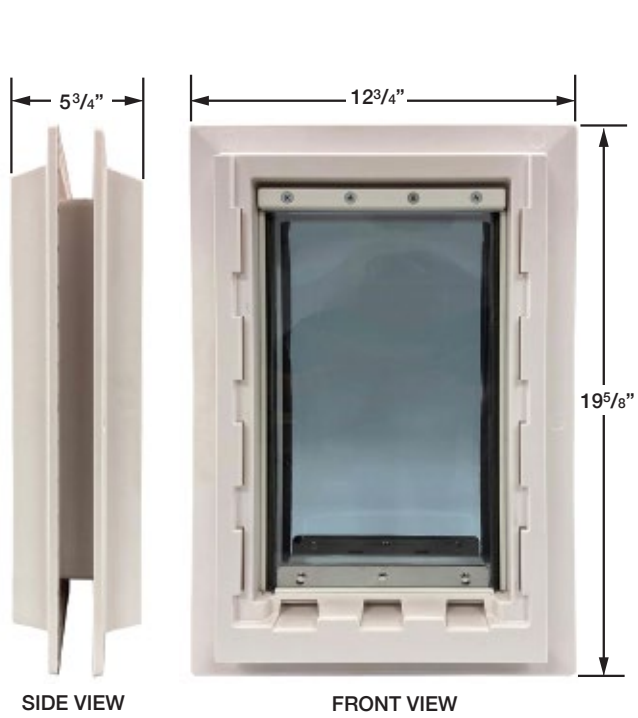

FourSeason Dual Flap Pet Door

Sloped interior and draining holes allow water trapped inside door to escape to the outside

Comes with a rigid lock-out panel that slides into grooves on the inside of the frame and snaps into place to effectively lock the door

Lock-out slide helps deter unwanted pests from entering your home

Medium Frame Dimensions

Large Frame Dimensions