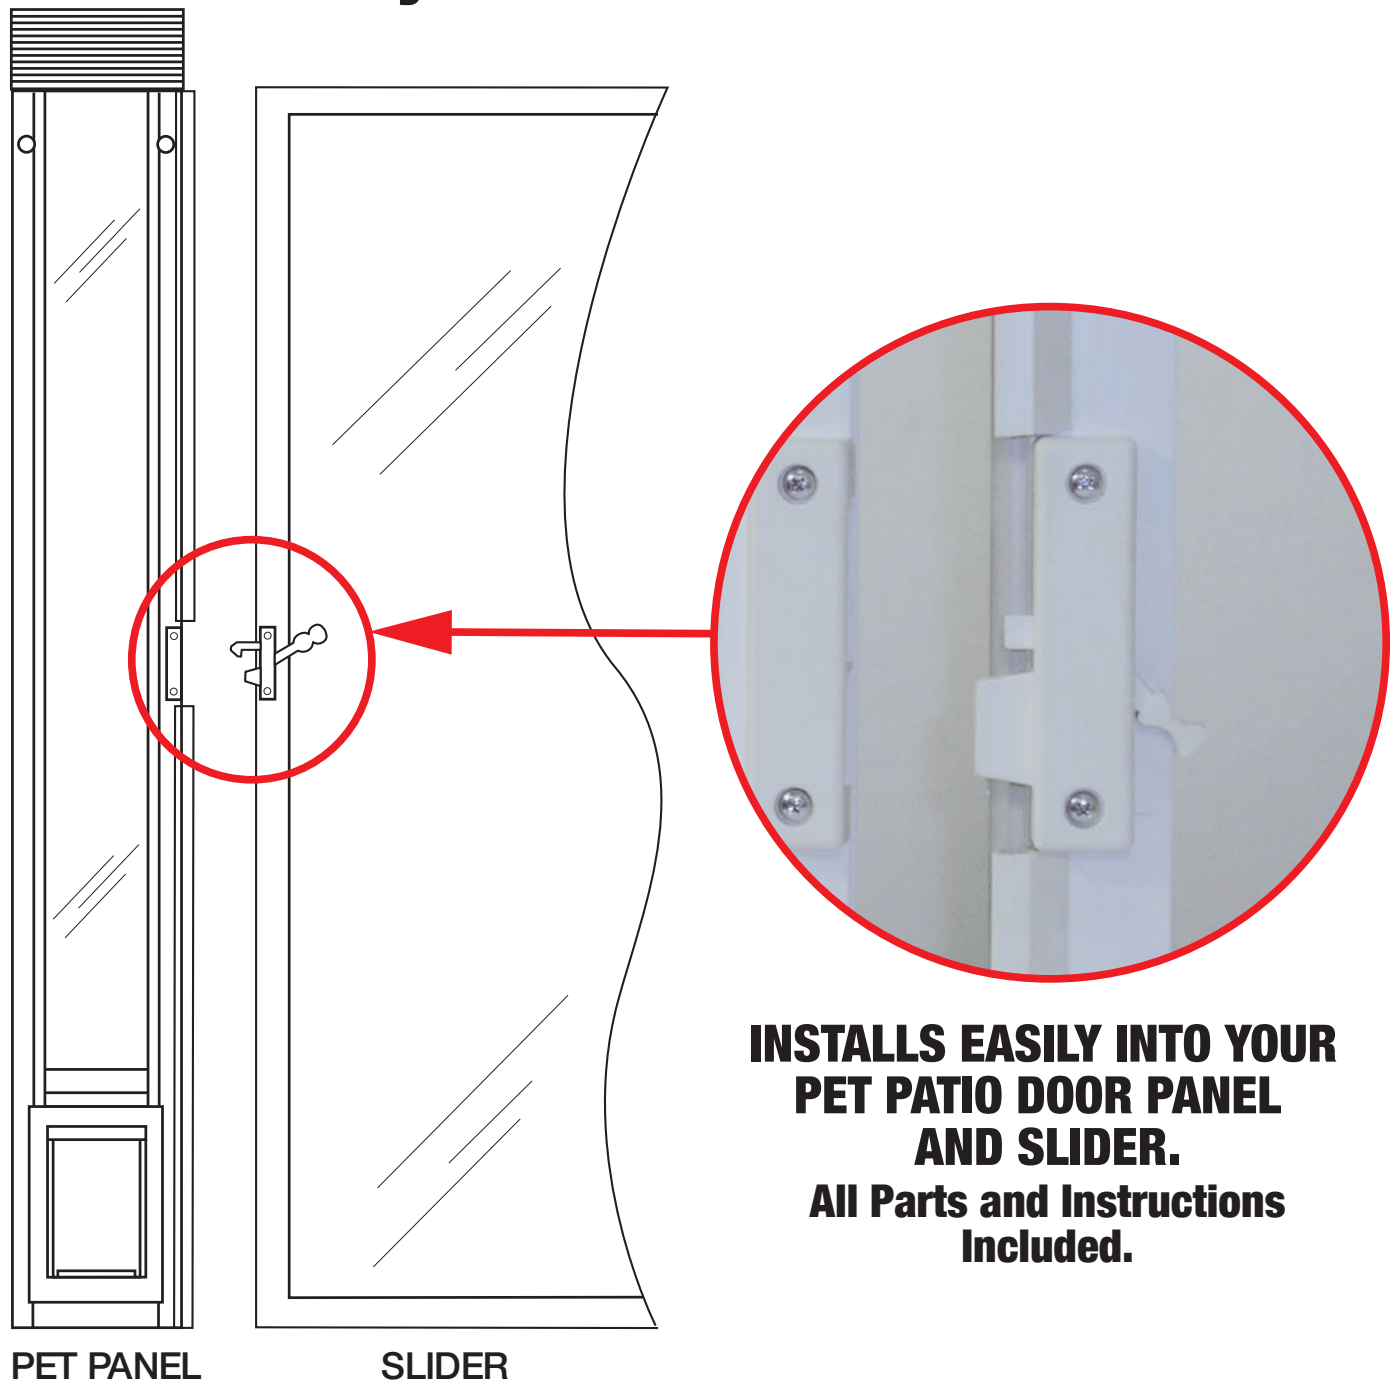

# **NEW “LATCH LOCK” FOR YOUR PET PATIO DOOR**

**Allows for permanent installation  
of your Pet Patio Door!**

**INSTALLS EASILY INTO YOUR  
PET PATIO DOOR PANEL  
AND SLIDER.**

**All Parts and Instructions  
Included.**